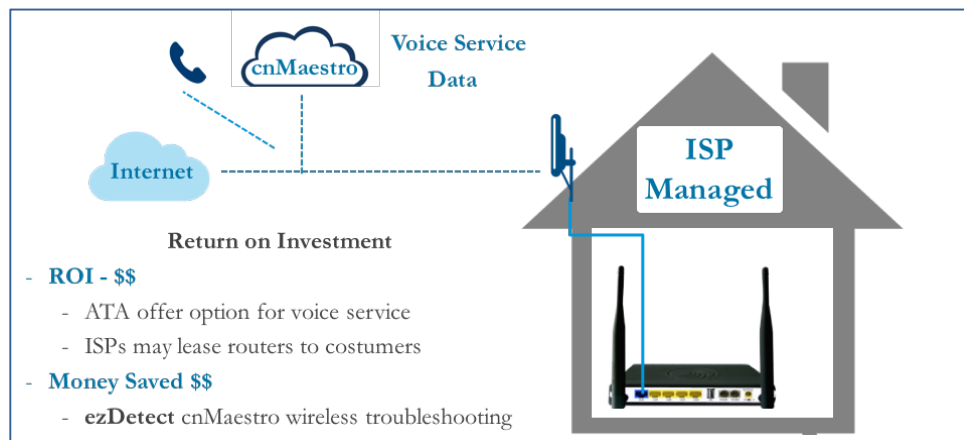

R190 Series: R190V, R190W

Single band 802.11n routers with ATA

R200 Series: R200, R200P

Single band 802.11n routers with ATA
and/or Cambium PoE options

R201 Series: R201, R201P, R201W

Dual band 802.11ac routers with ATA
and/or Cambium PoE options

- ▶ The ISP managed home router solution with Cambium's wireless backhaul for backend connectivity

The cnPilot R series Home & Small Business ISP managed routers are available through authorized Cambium distributors