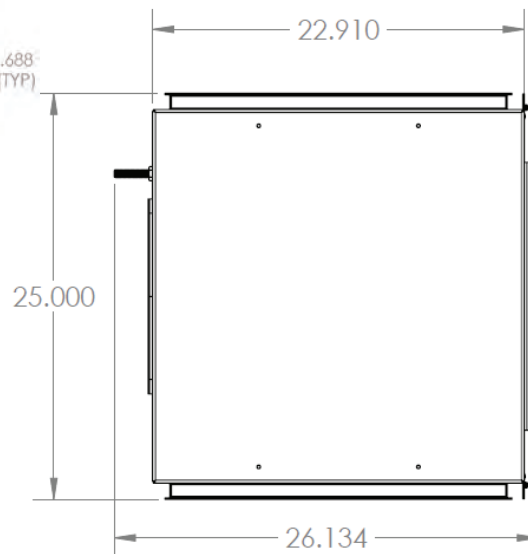

## MODEL: ORIGINAL DILL

Overall Dimensions	42.25"H x 26.134"W x 25.00"D
Material	Powerder Coated 0.09" Aluminum
Cable Ingress Opening	1.457" H x 10.039"W
Removable Shelf Dimensions	20.695"W x 22.438" D
Shelf Cable Through Openings	(2.22"D x 7.00"W) x 3qty (2.22"D x 2.22"W) x 2qty
Standard Upper Rackable Height	12U / 22.626"
Available Upper Rackable Height	24U / 45.252"
Lower Compartment Dimensions	22.549"W x 23.00"D x 15.407" H
Available Lower Racakable Height	14U / 13.358"
Maximum Rackable Device Depth	18.87"
Overall Door Openings	20.604"W x 36.125"H
Feet Dimensions	4"H x 4"W x 22.813"L
Foot/Caster Mounting	0.5" holes set in 2" from each side
Grounding Rod	.5" Diameter
Weight	50.12 lbs

## MODEL: ORIGINAL DILL

IOIOBox :: Original - Side A  
(Does not include doors)

IOIOBox :: Original - Side B  
(Does not include doors)

IOIOBox :: Original - Removable Shelf:

IOIOBox :: Original - Top

DATA SHEETS