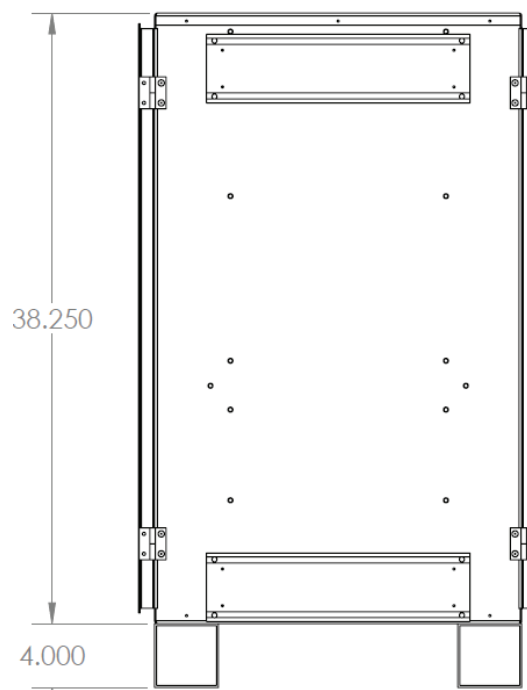

THE PERFECT ENCLOSURE. AND NOTHING ELSE.

MODEL: ORIGINAL DILL

IOIOBox :: Original - Side B
(Does not include doors)