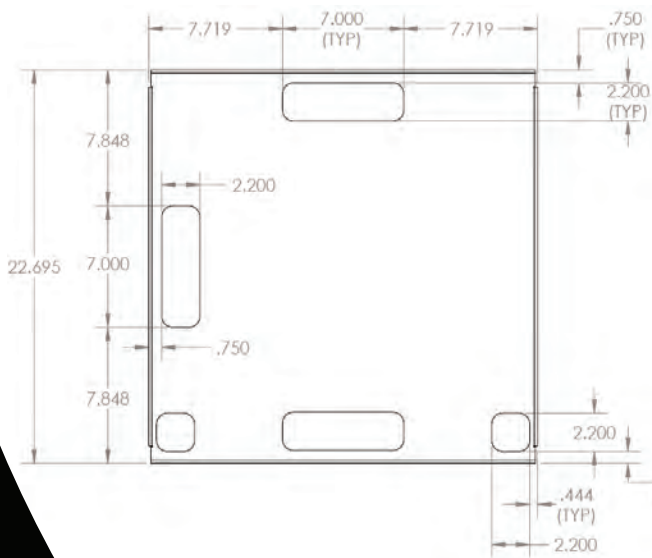

## MODEL: ORIGINAL DILL

Overall Dimensions	42.25"H x 26.134"W x 25.00"D
Material	Powerder Coated 0.09" Aluminum
Cable Ingress Opening	1.457" H x 10.039"W
Removable Shelf Dimensions	20.695"W x 22.438" D
Shelf Cable Through Openings	(2.22"D x 7.00"W) x 3qty (2.22"D x 2.22"W) x 2qty
Standard Upper Rackable Height	12U / 22.626"
Available Upper Rackable Height	24U / 45.252"
Lower Compartment Dimensions	22.549"W x 23.00"D x 15.407" H
Available Lower Racakable Height	14U / 13.358"
Maximum Rackable Device Depth	18.87"
Overall Door Openings	20.604"W x 36.125"H
Feet Dimensions	4"H x 4"W x 22.813"L
Foot/Caster Mounting	0.5" holes set in 2" from each side
Grounding Rod	.5" Diameter
Weight	50.12 lbs

## MODEL: ORIGINAL DILL

IOIOBox :: Original - Side A  
(Does not include doors)

IOIOBox :: Original - Side B  
(Does not include doors)

IOIOBox :: Original - Removable Shelf:

IOIOBox :: Original - Top

DATA SHEETS