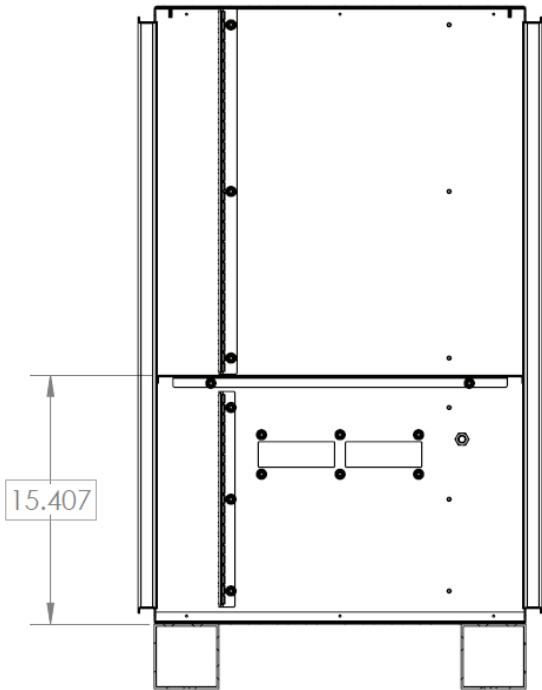

THE PERFECT ENCLOSURE. AND NOTHING ELSE.

MODEL: ORIGINAL DILL

IOIOBox :: Original - Side A
(Does not include doors)